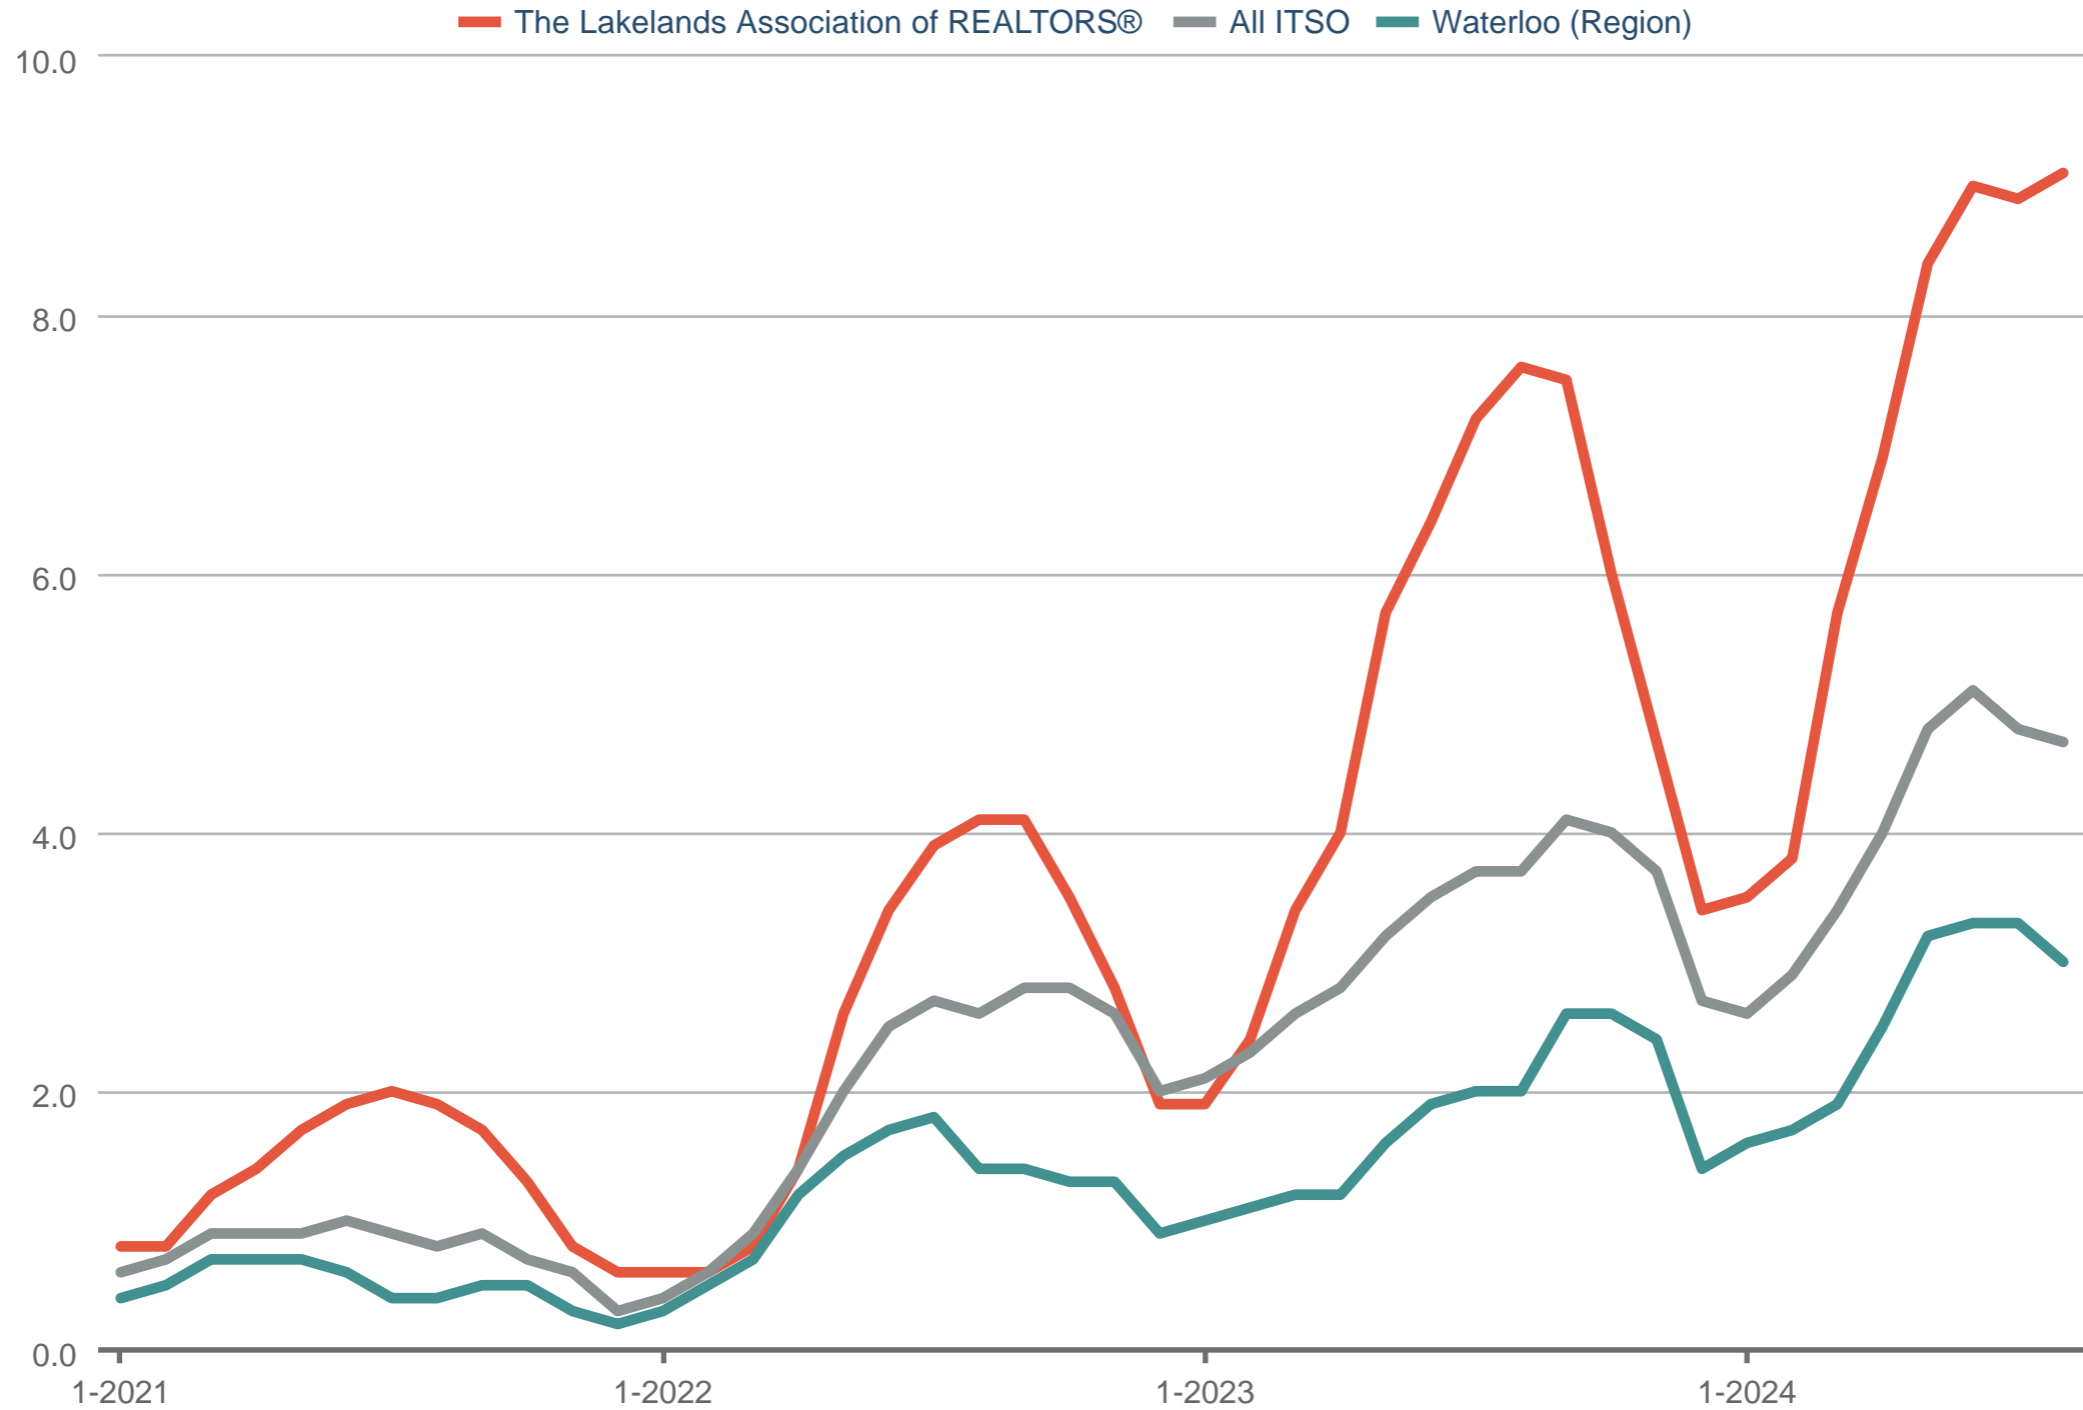

Months Supply of Homes for Sale

The Lakelands Association of REALTORS® & All ITSO & Waterloo (Region)

Each data point is one month of activity. Data is from September 5, 2024.

All data from ITSO. InfoSparks © 2026 ShowingTime Plus, LLC.