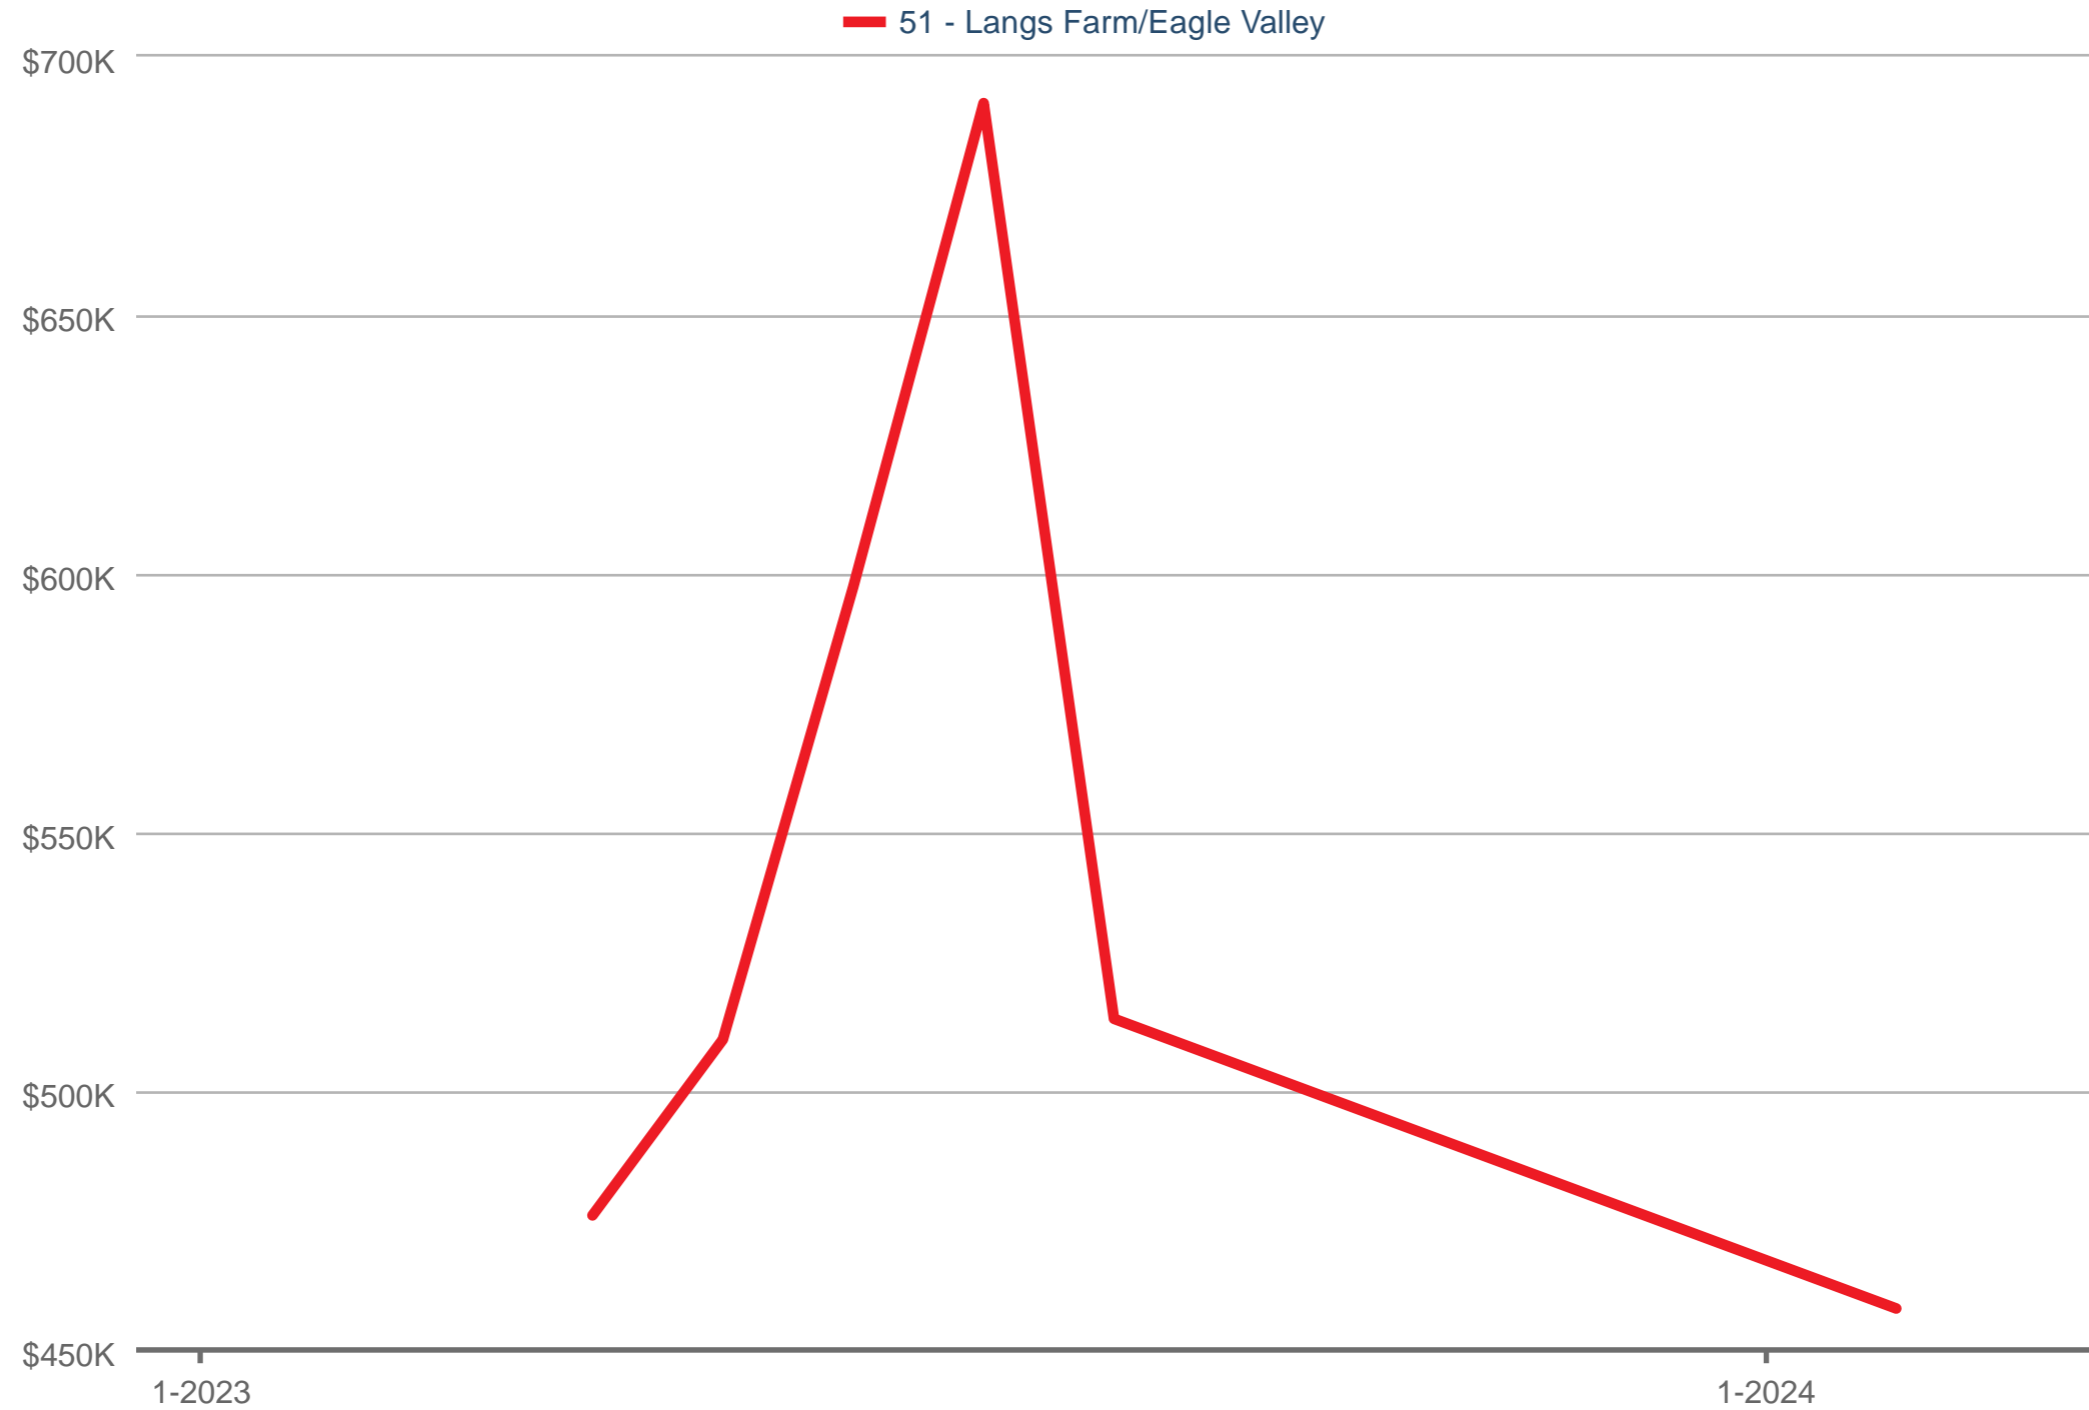

### Average Sales Price

51 - Langs Farm/Eagle Valley: Townhouse

Each data point is one month of activity. Data is from April 23, 2024.