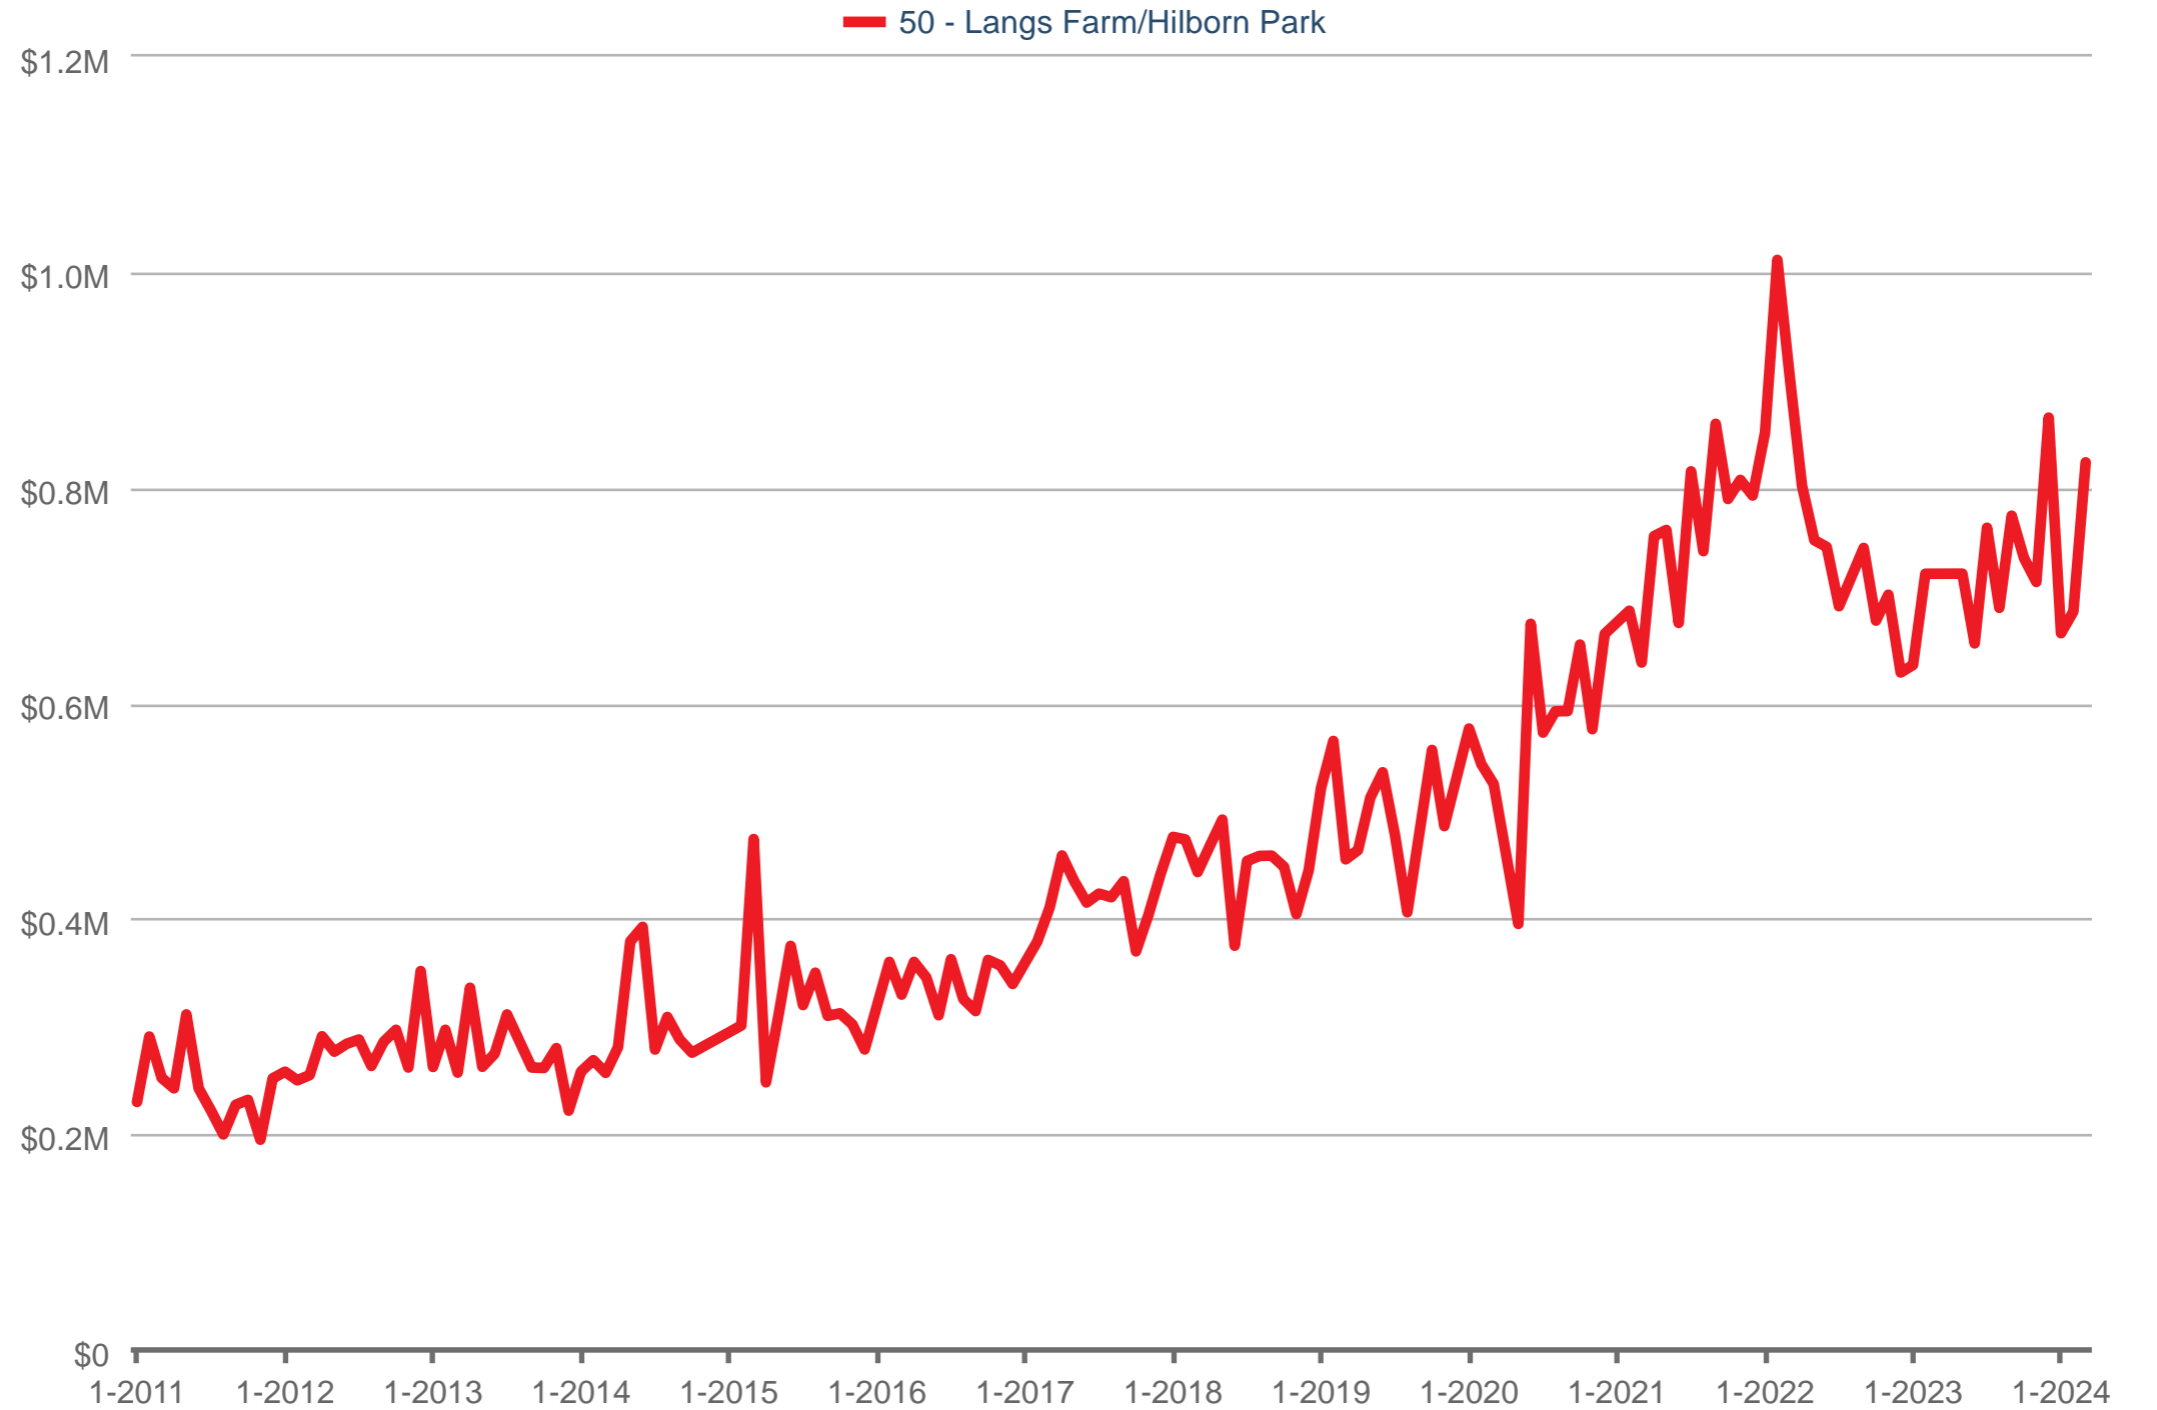

### Average Sales Price

50 - Langs Farm/Hilborn Park: Single Family  
Each data point is one month of activity. Data is from April 26, 2024.