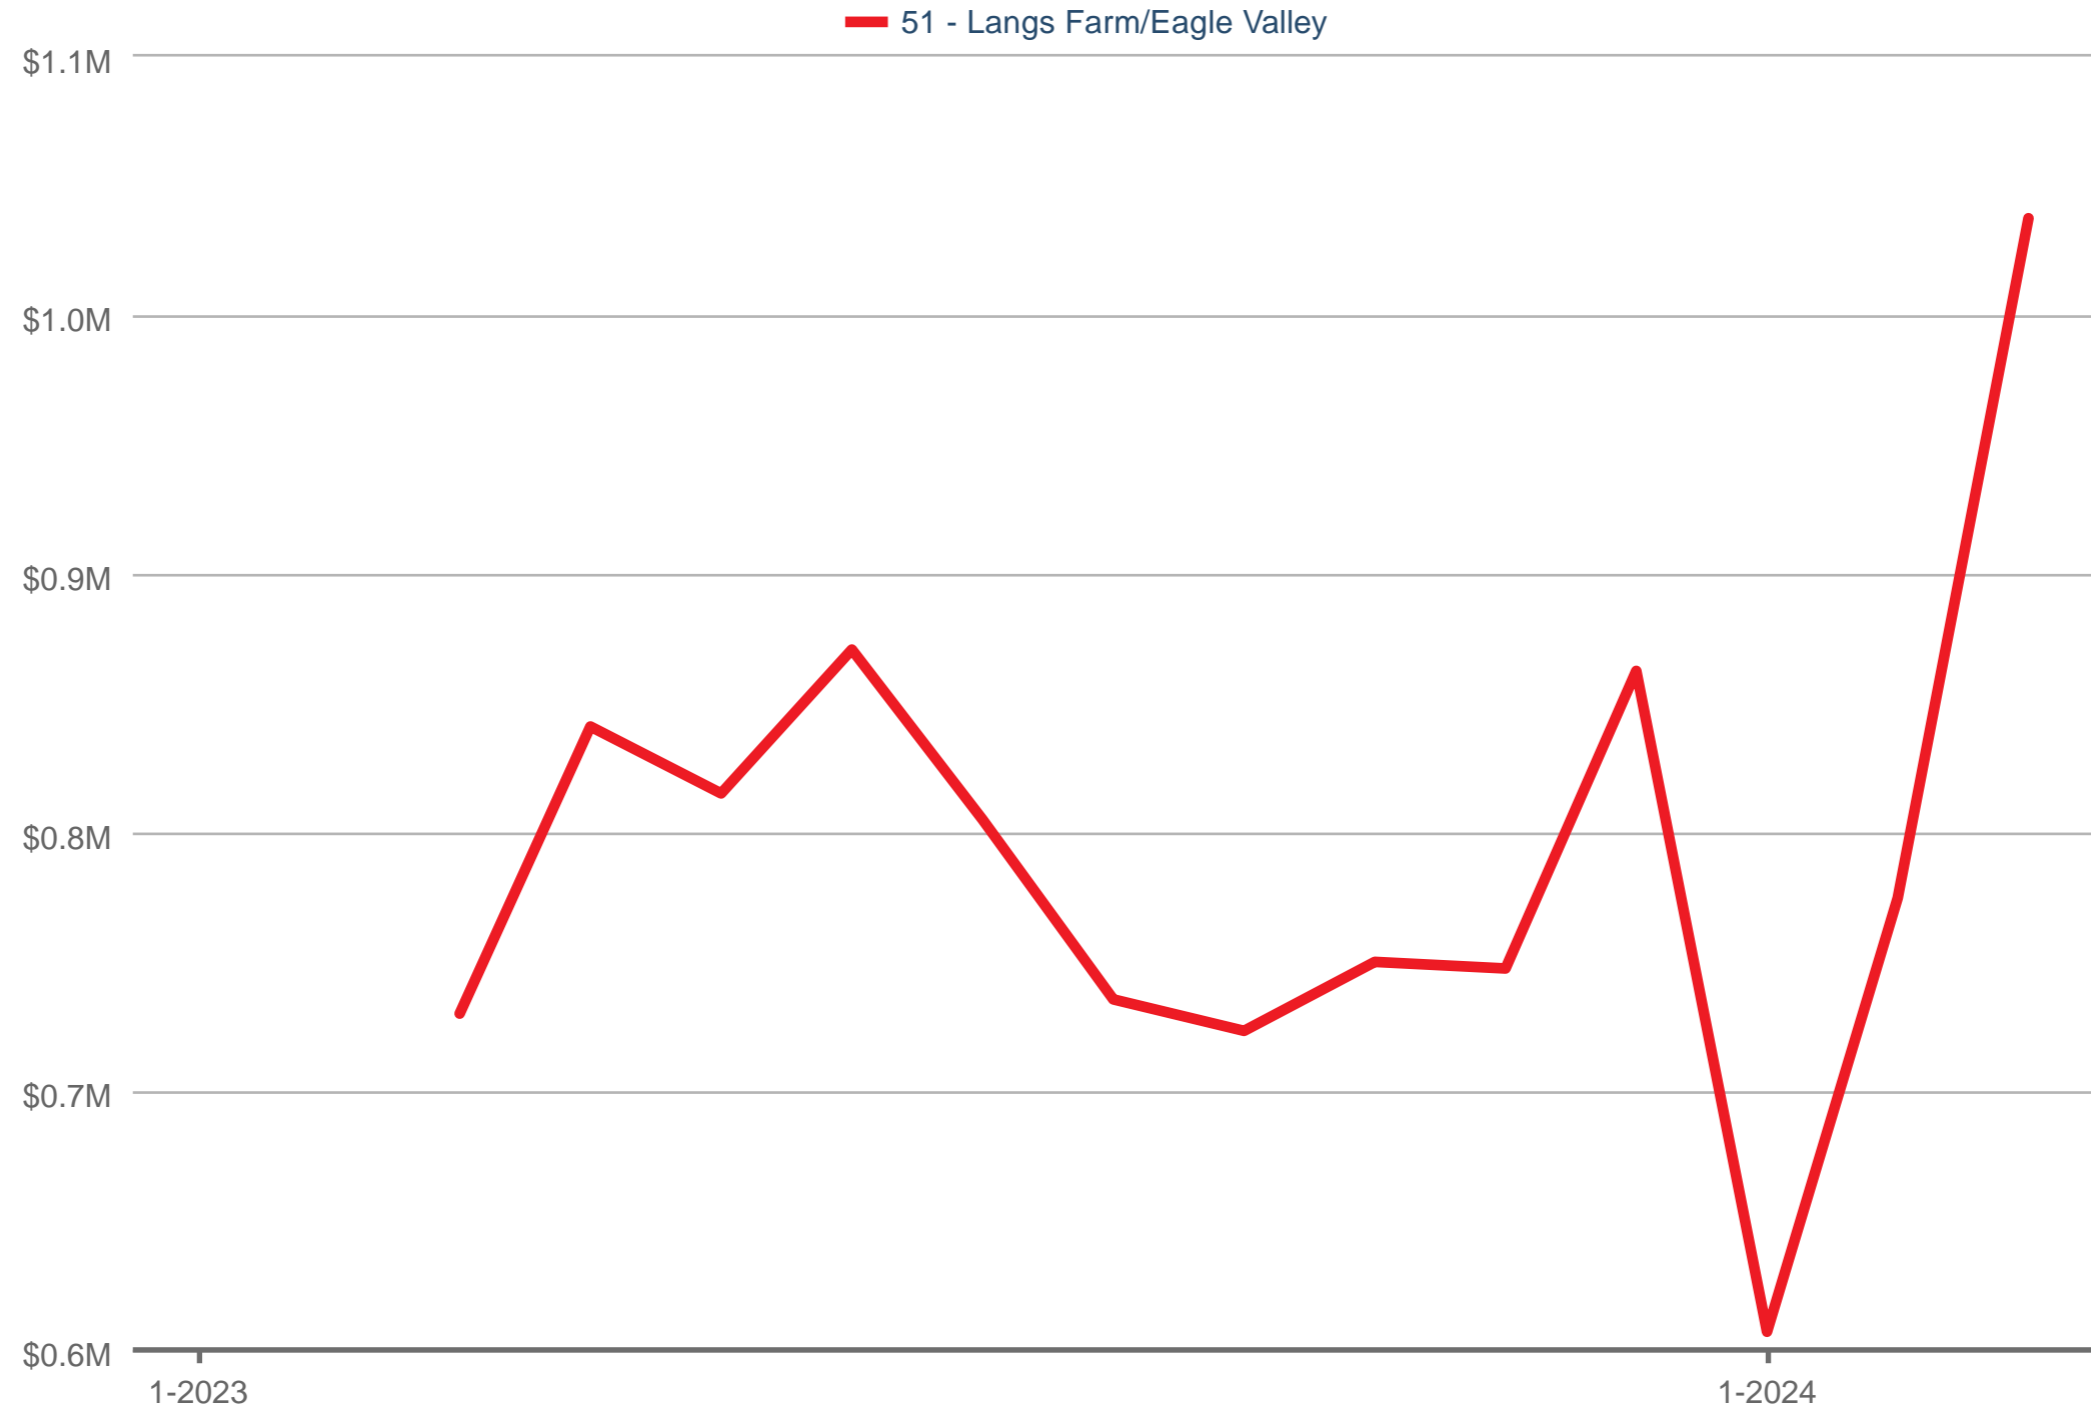

Average Sales Price

51 - Langs Farm/Eagle Valley: Single Family

Each data point is one month of activity. Data is from April 18, 2024.