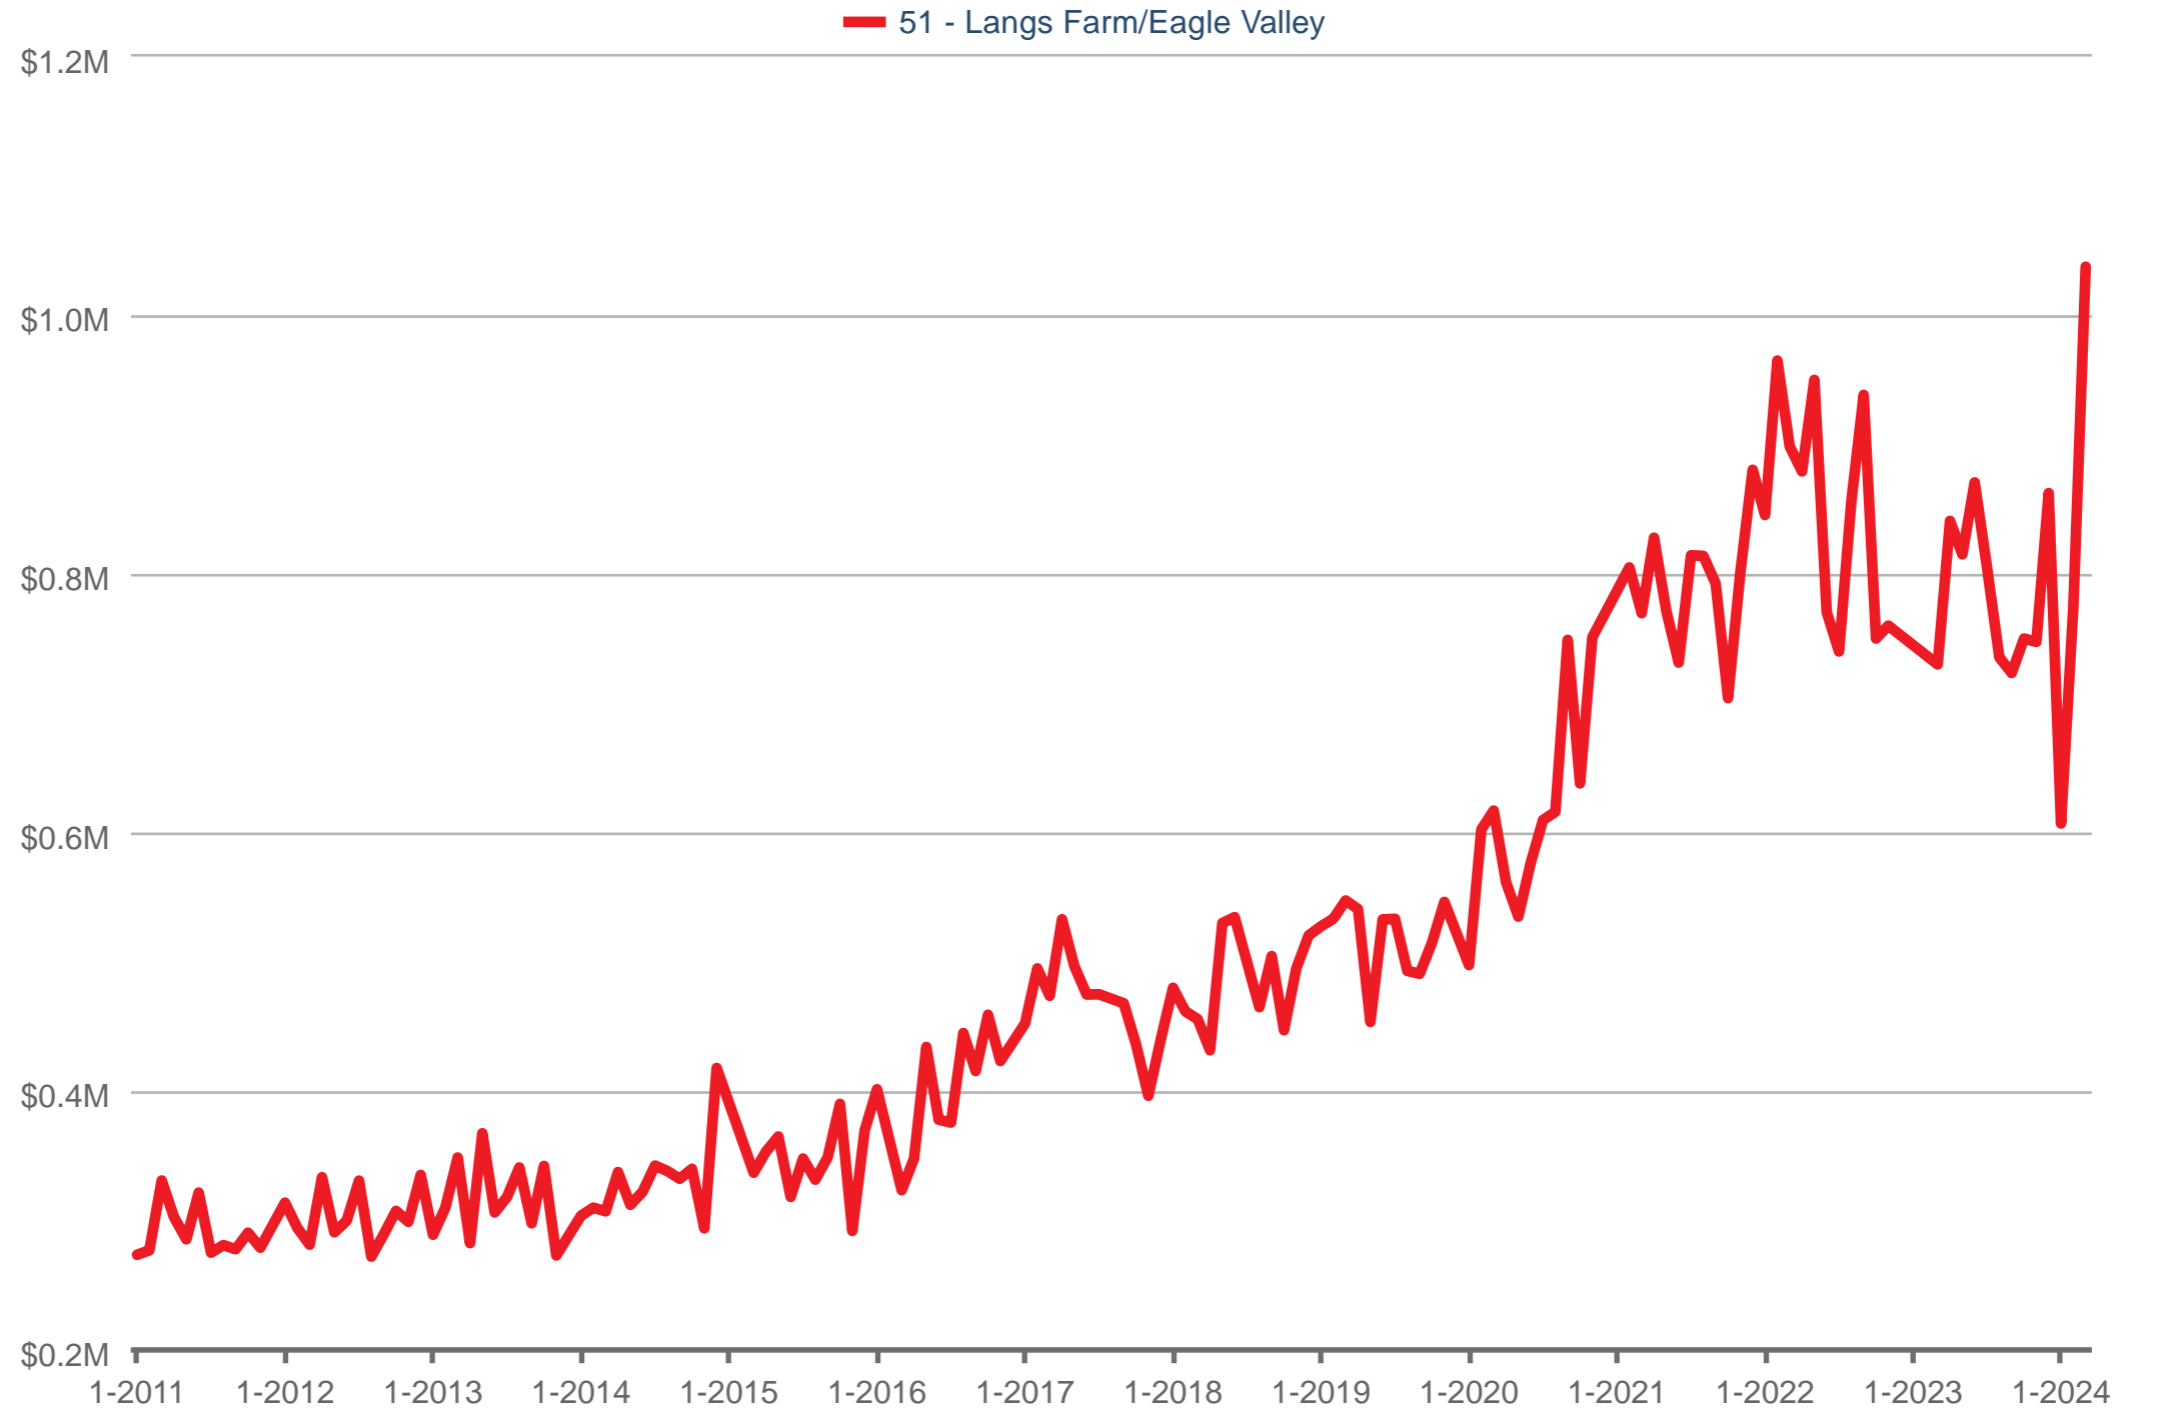

Average Sales Price

51 - Langs Farm/Eagle Valley: Single Family

Each data point is one month of activity. Data is from April 23, 2024.