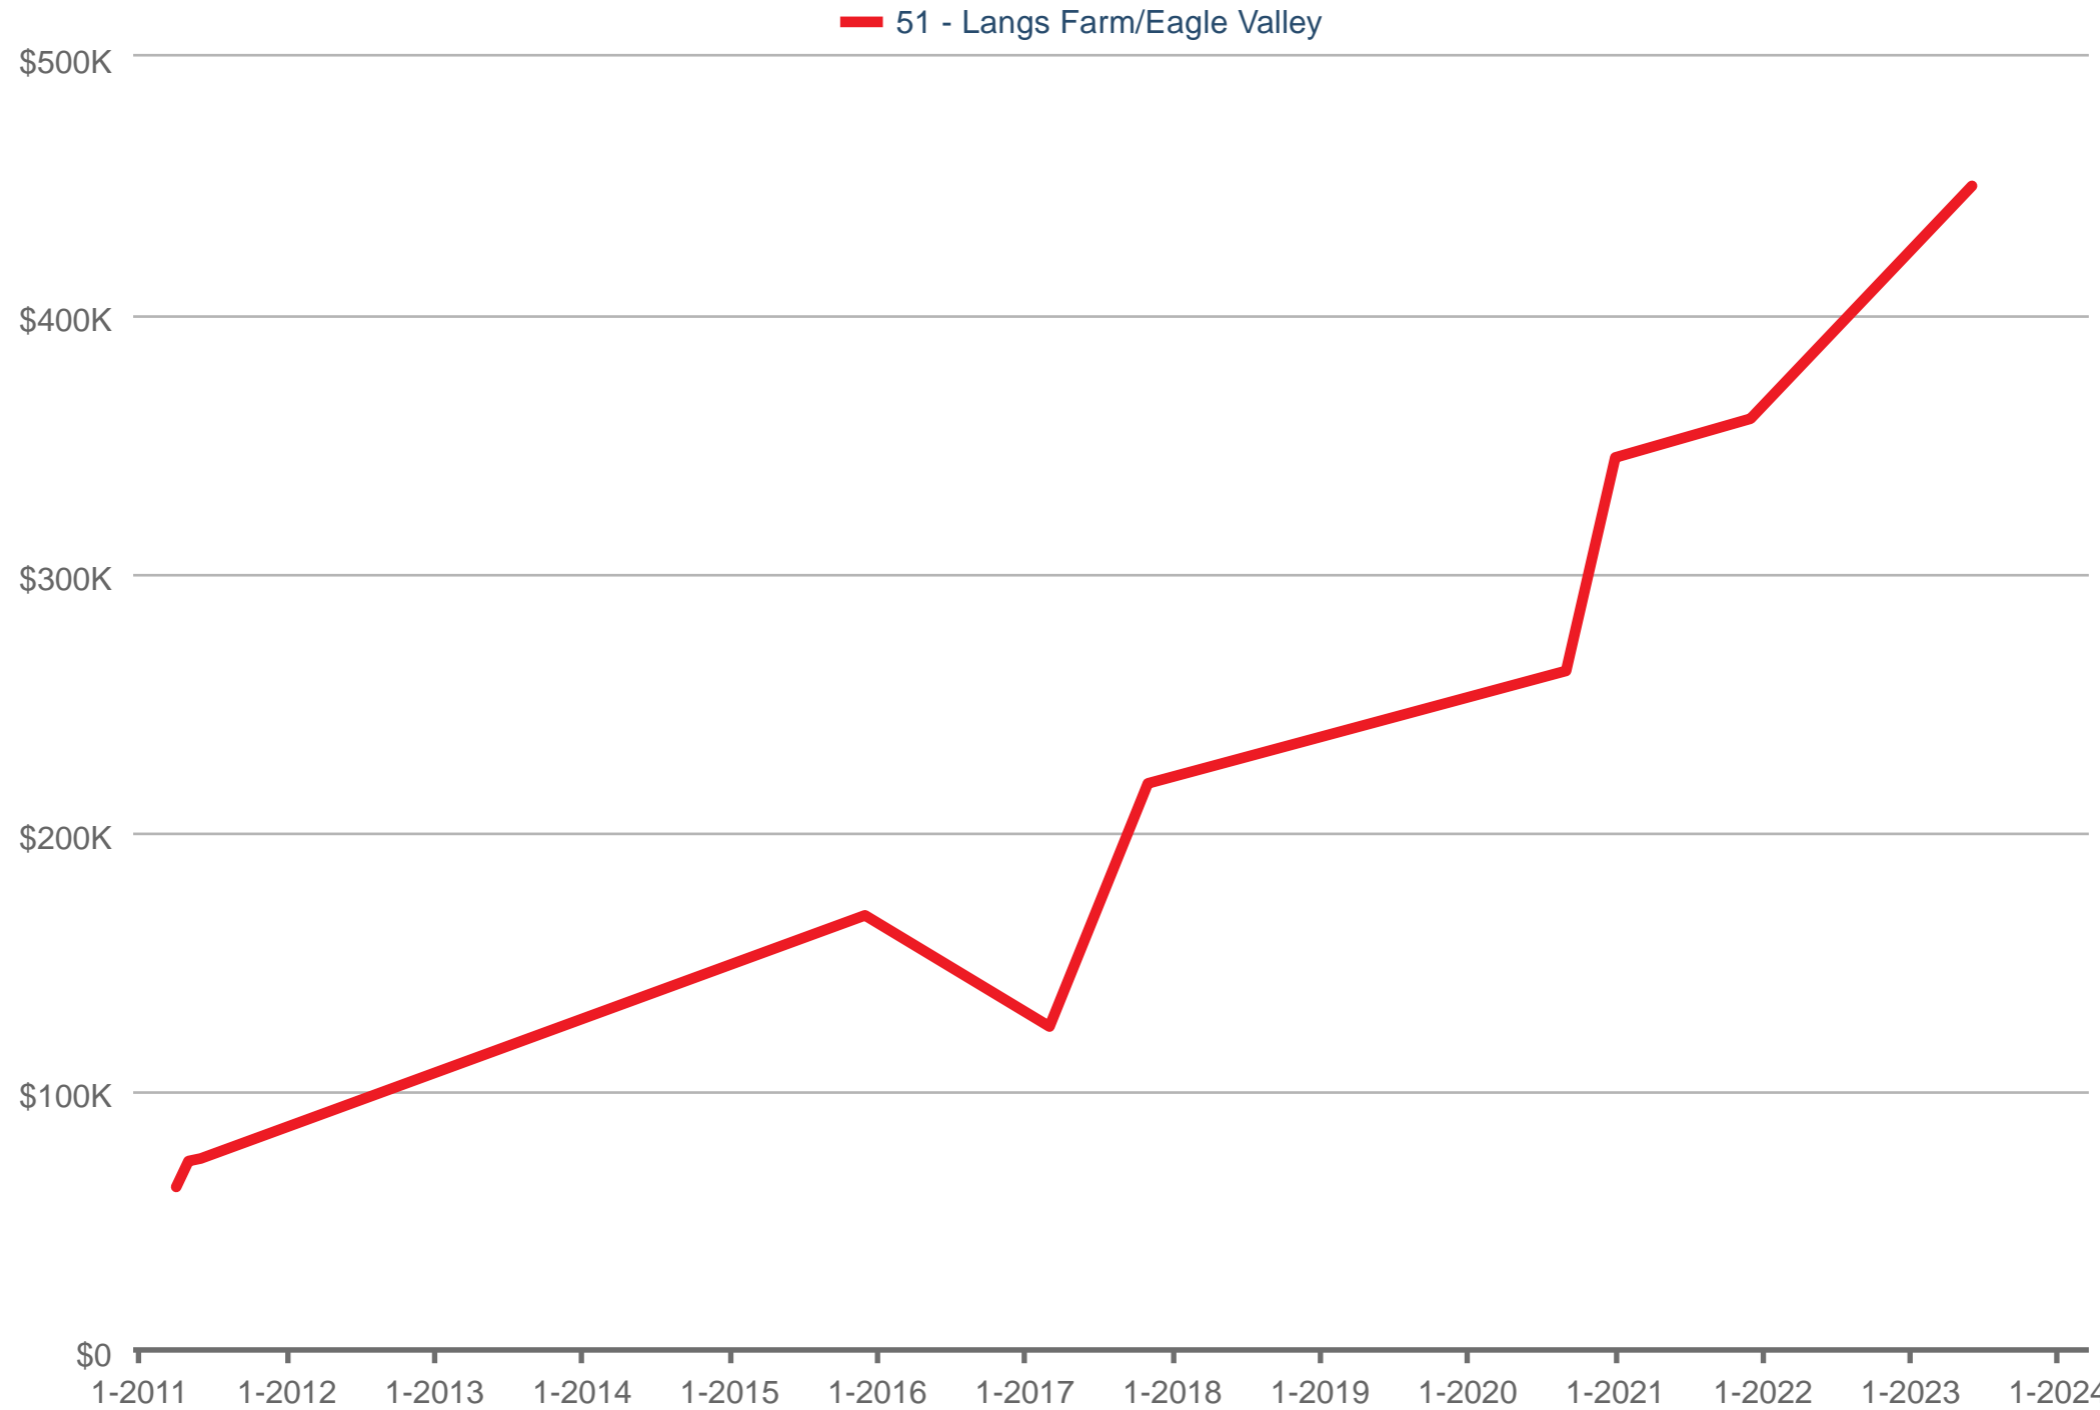

Average Sales Price

51 - Langs Farm/Eagle Valley: Condo

Each data point is one month of activity. Data is from April 27, 2024.