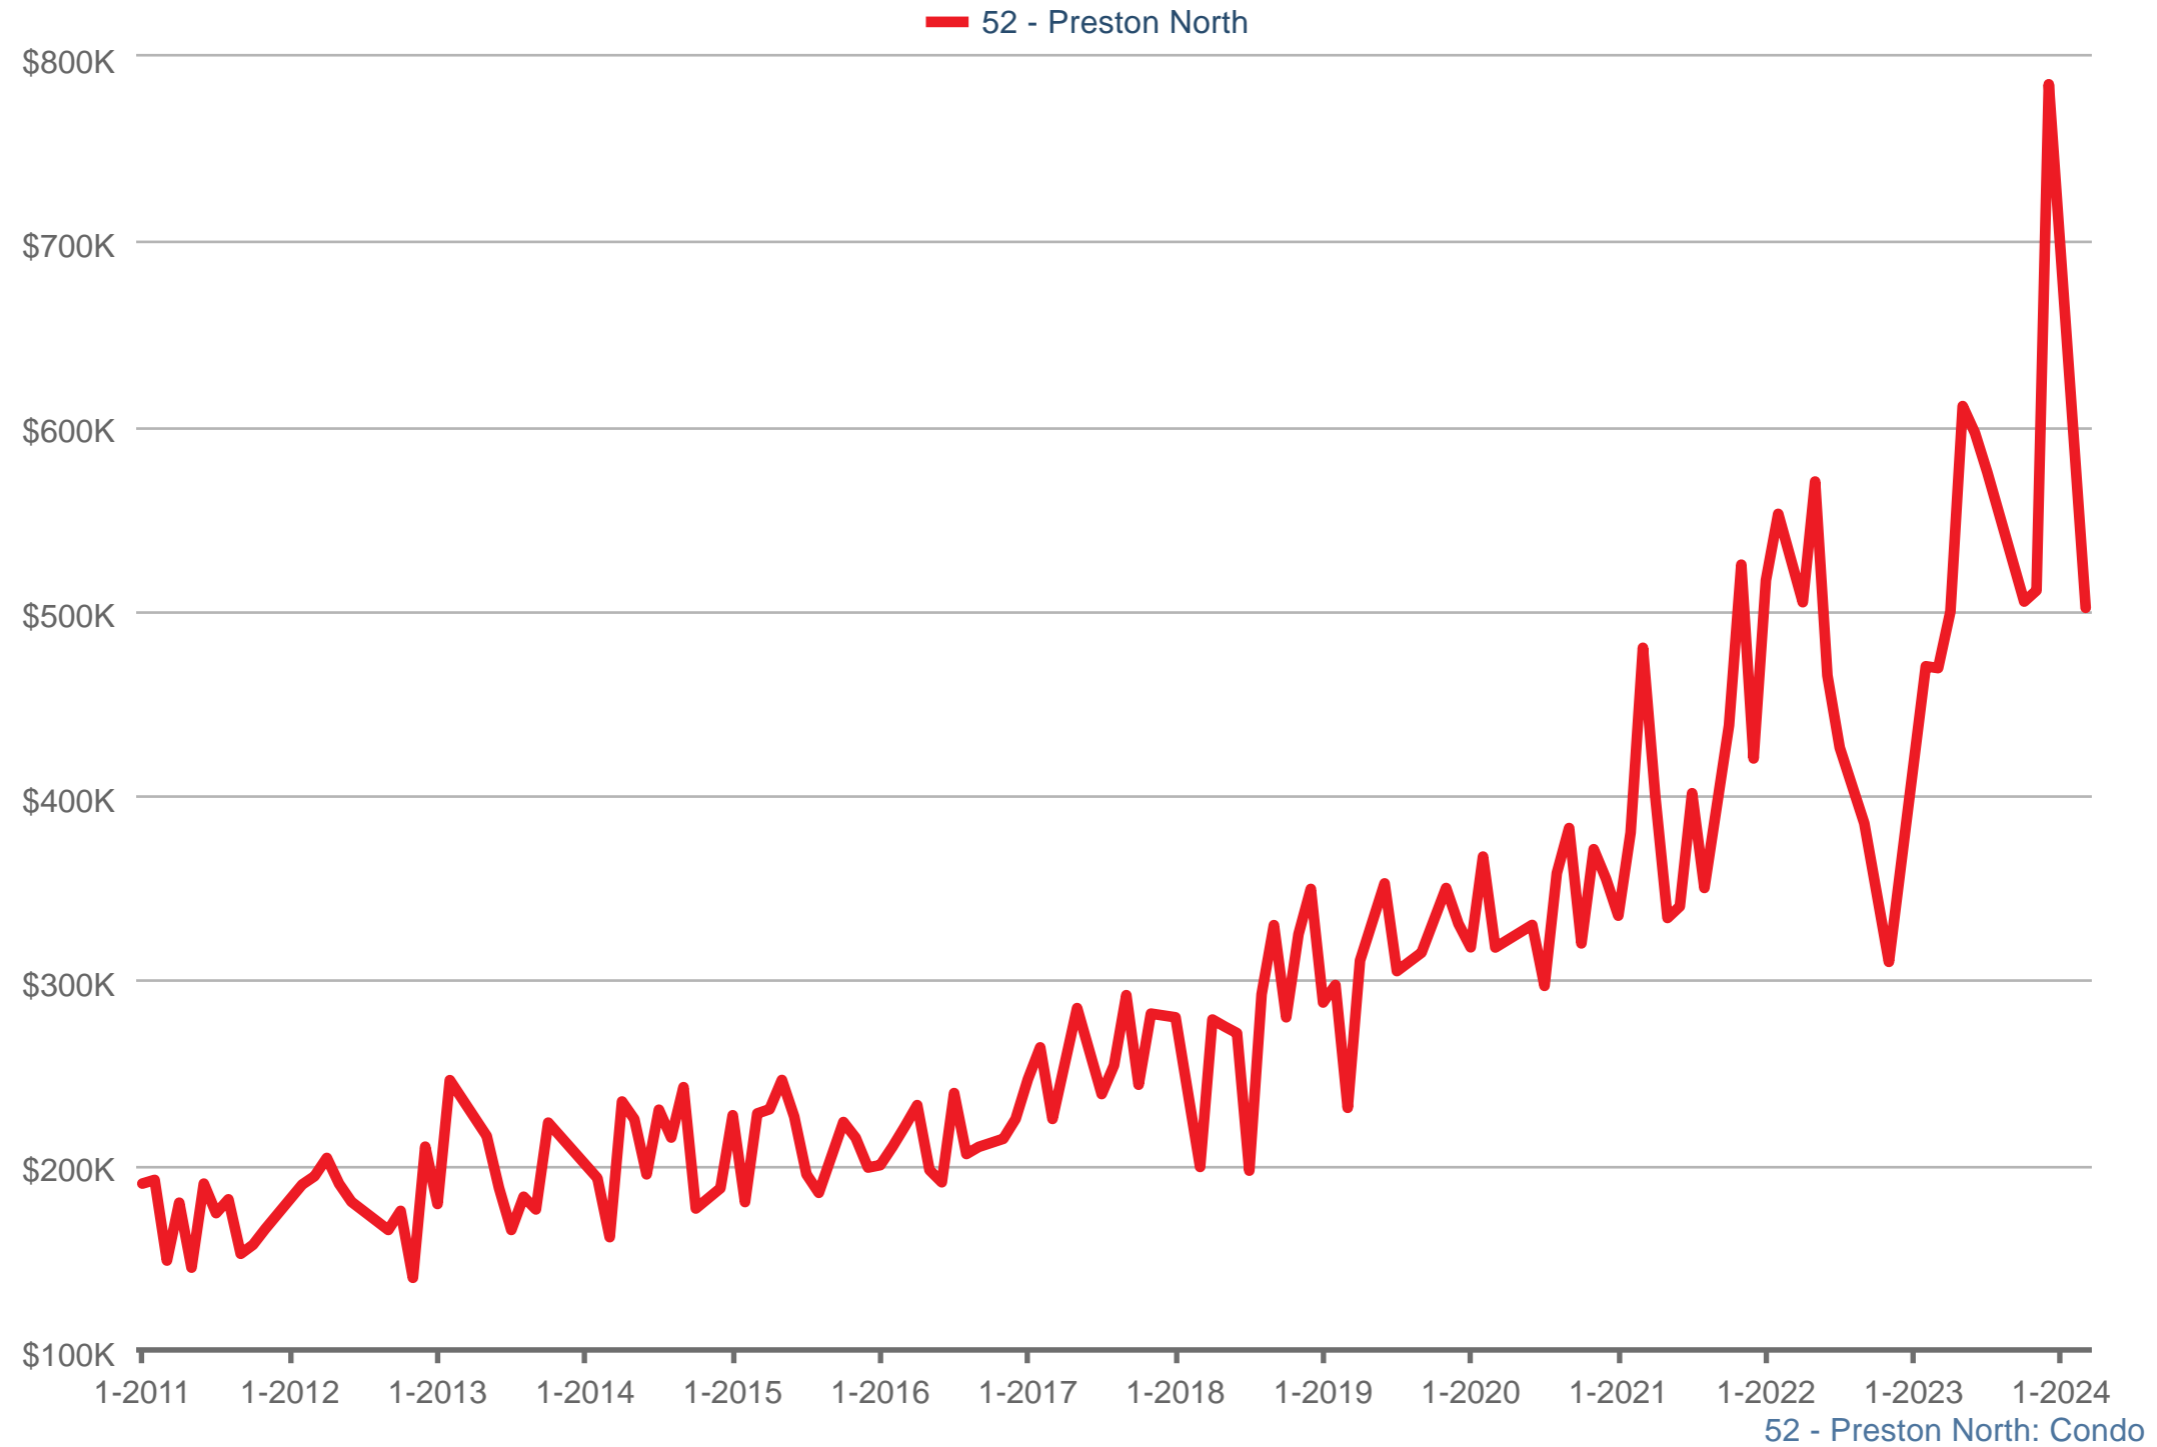

### Average Sales Price

Each data point is one month of activity. Data is from April 24, 2024.