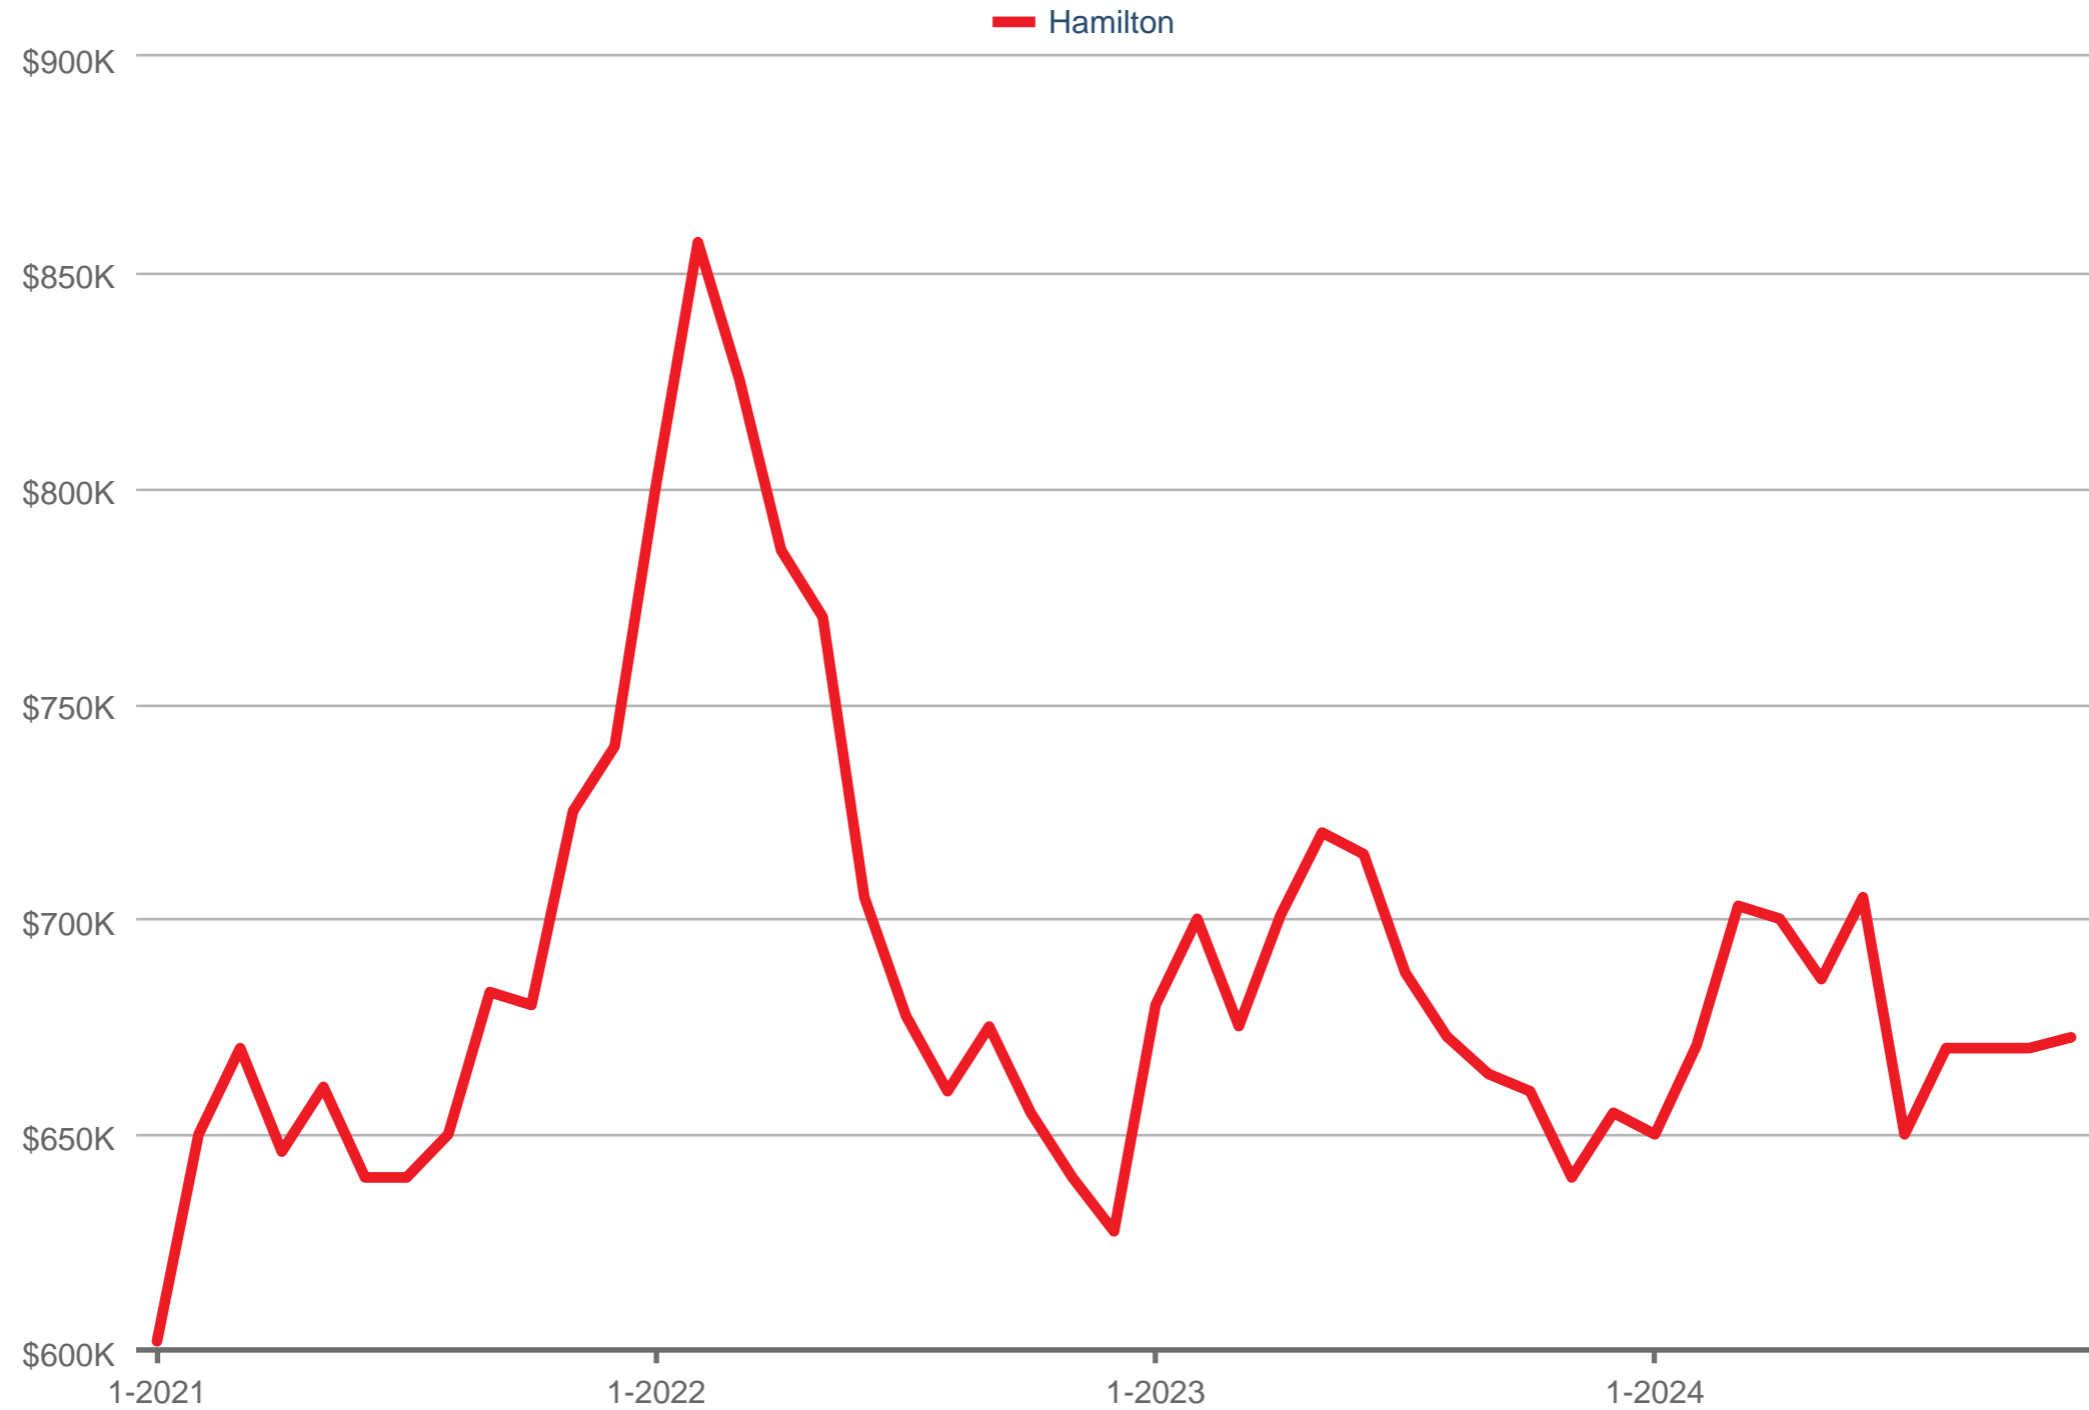

### Median Sales Price

Hamilton

Each data point is one month of activity. Data is from December 21, 2024.

All data from ITSO. InfoSparks © 2024 ShowingTime Plus, LLC.