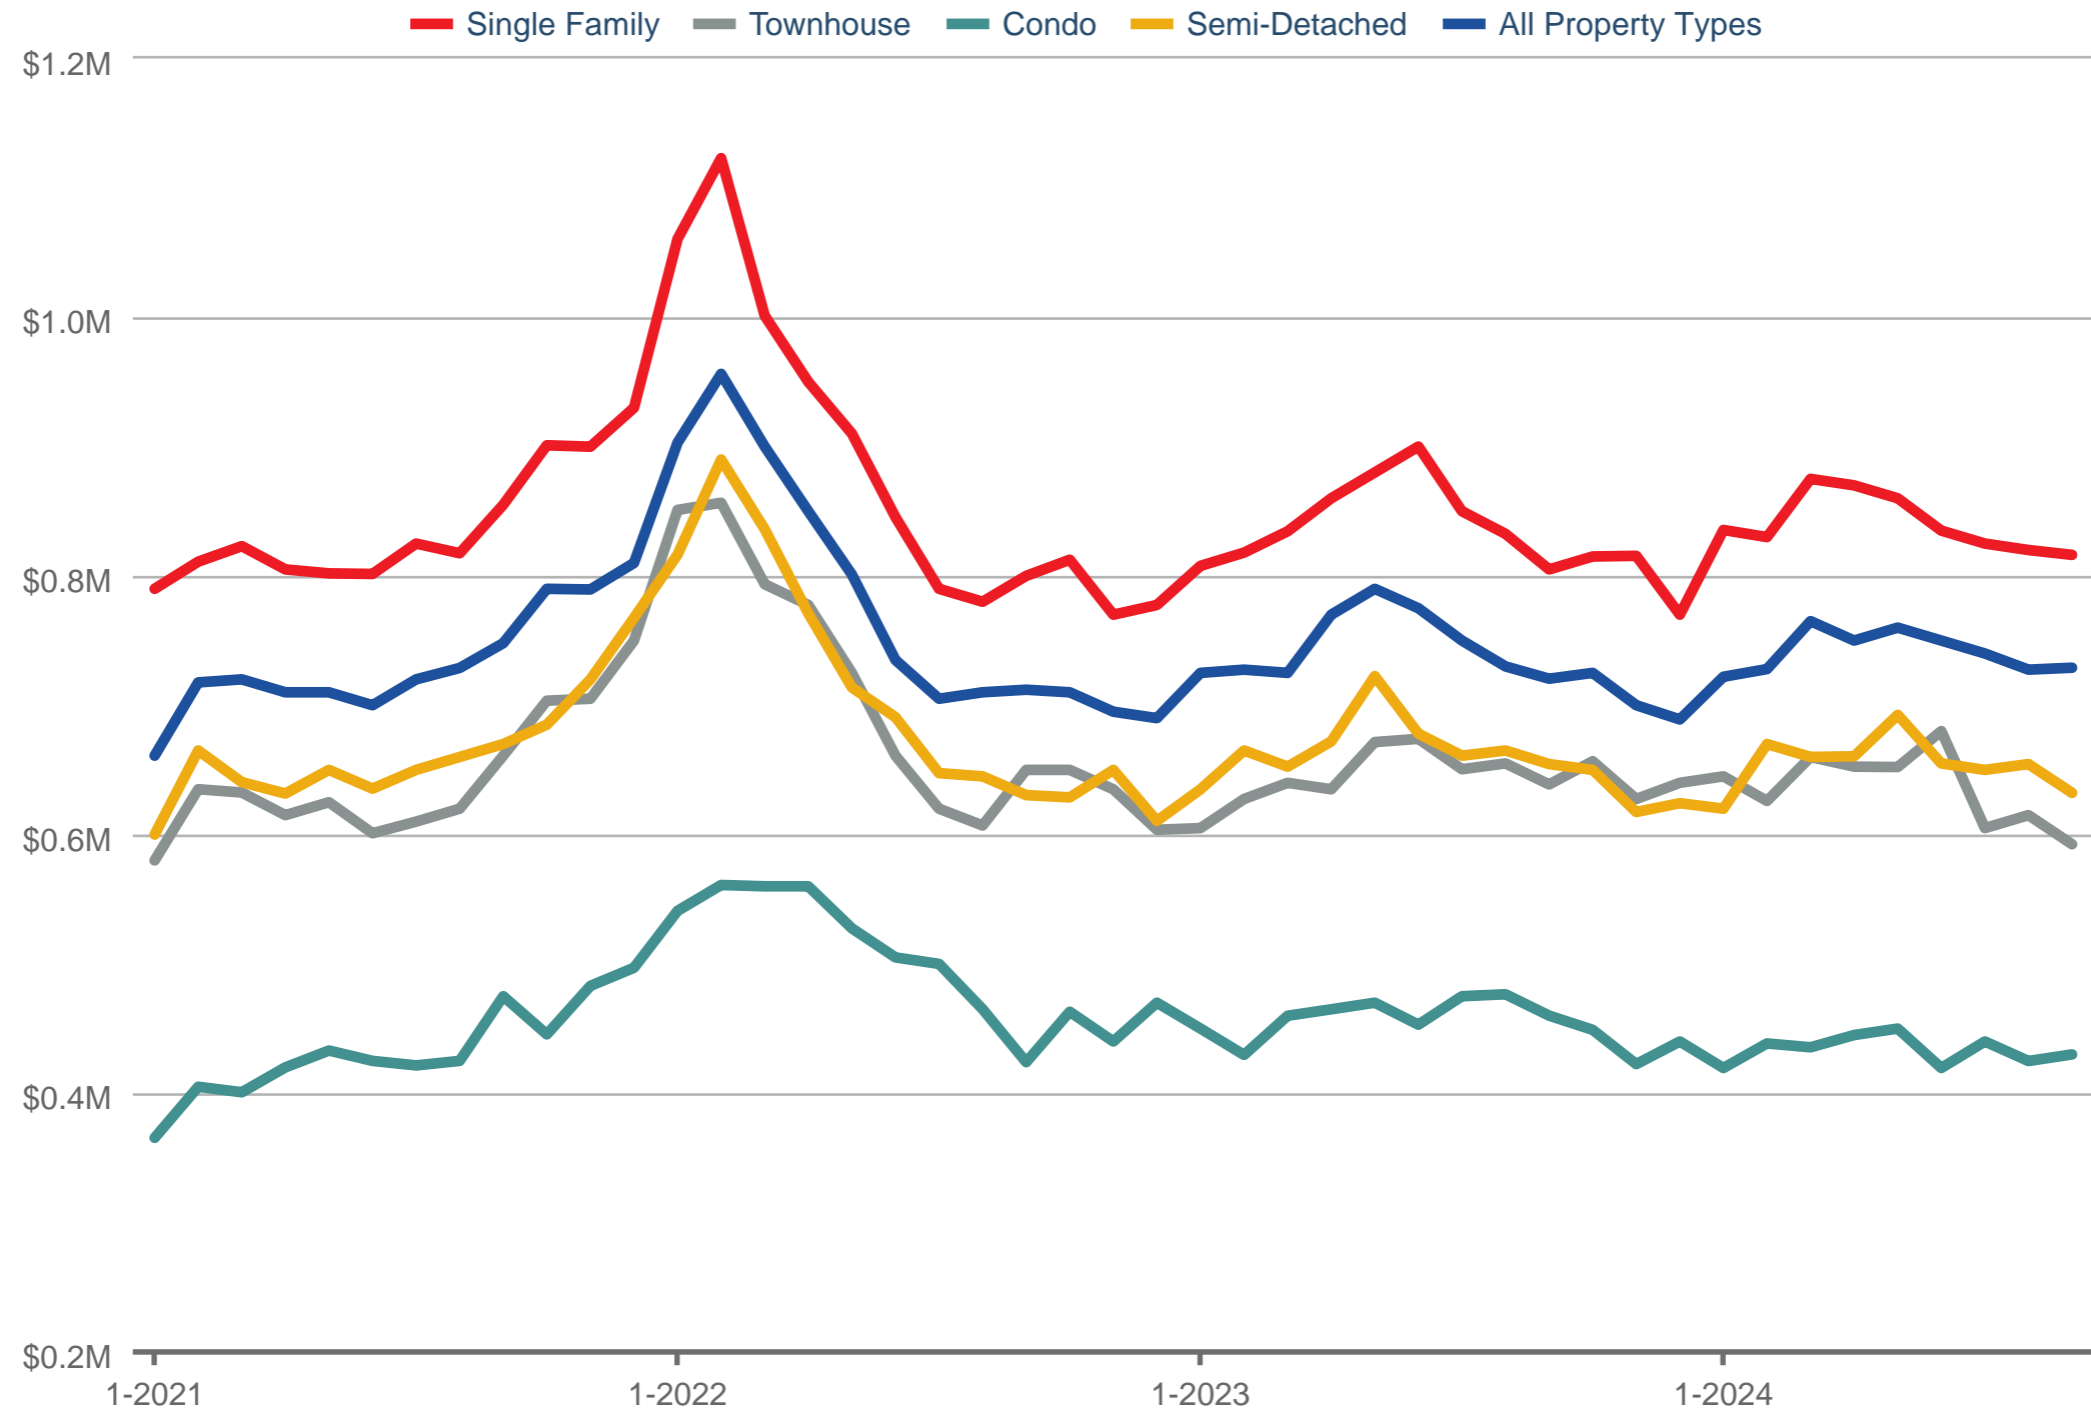

Median Sales Price - By Property Type

Waterloo (Region)

Each data point is one month of activity. Data is from October 31, 2024.

All data from ITSO. InfoSparks © 2024 ShowingTime.