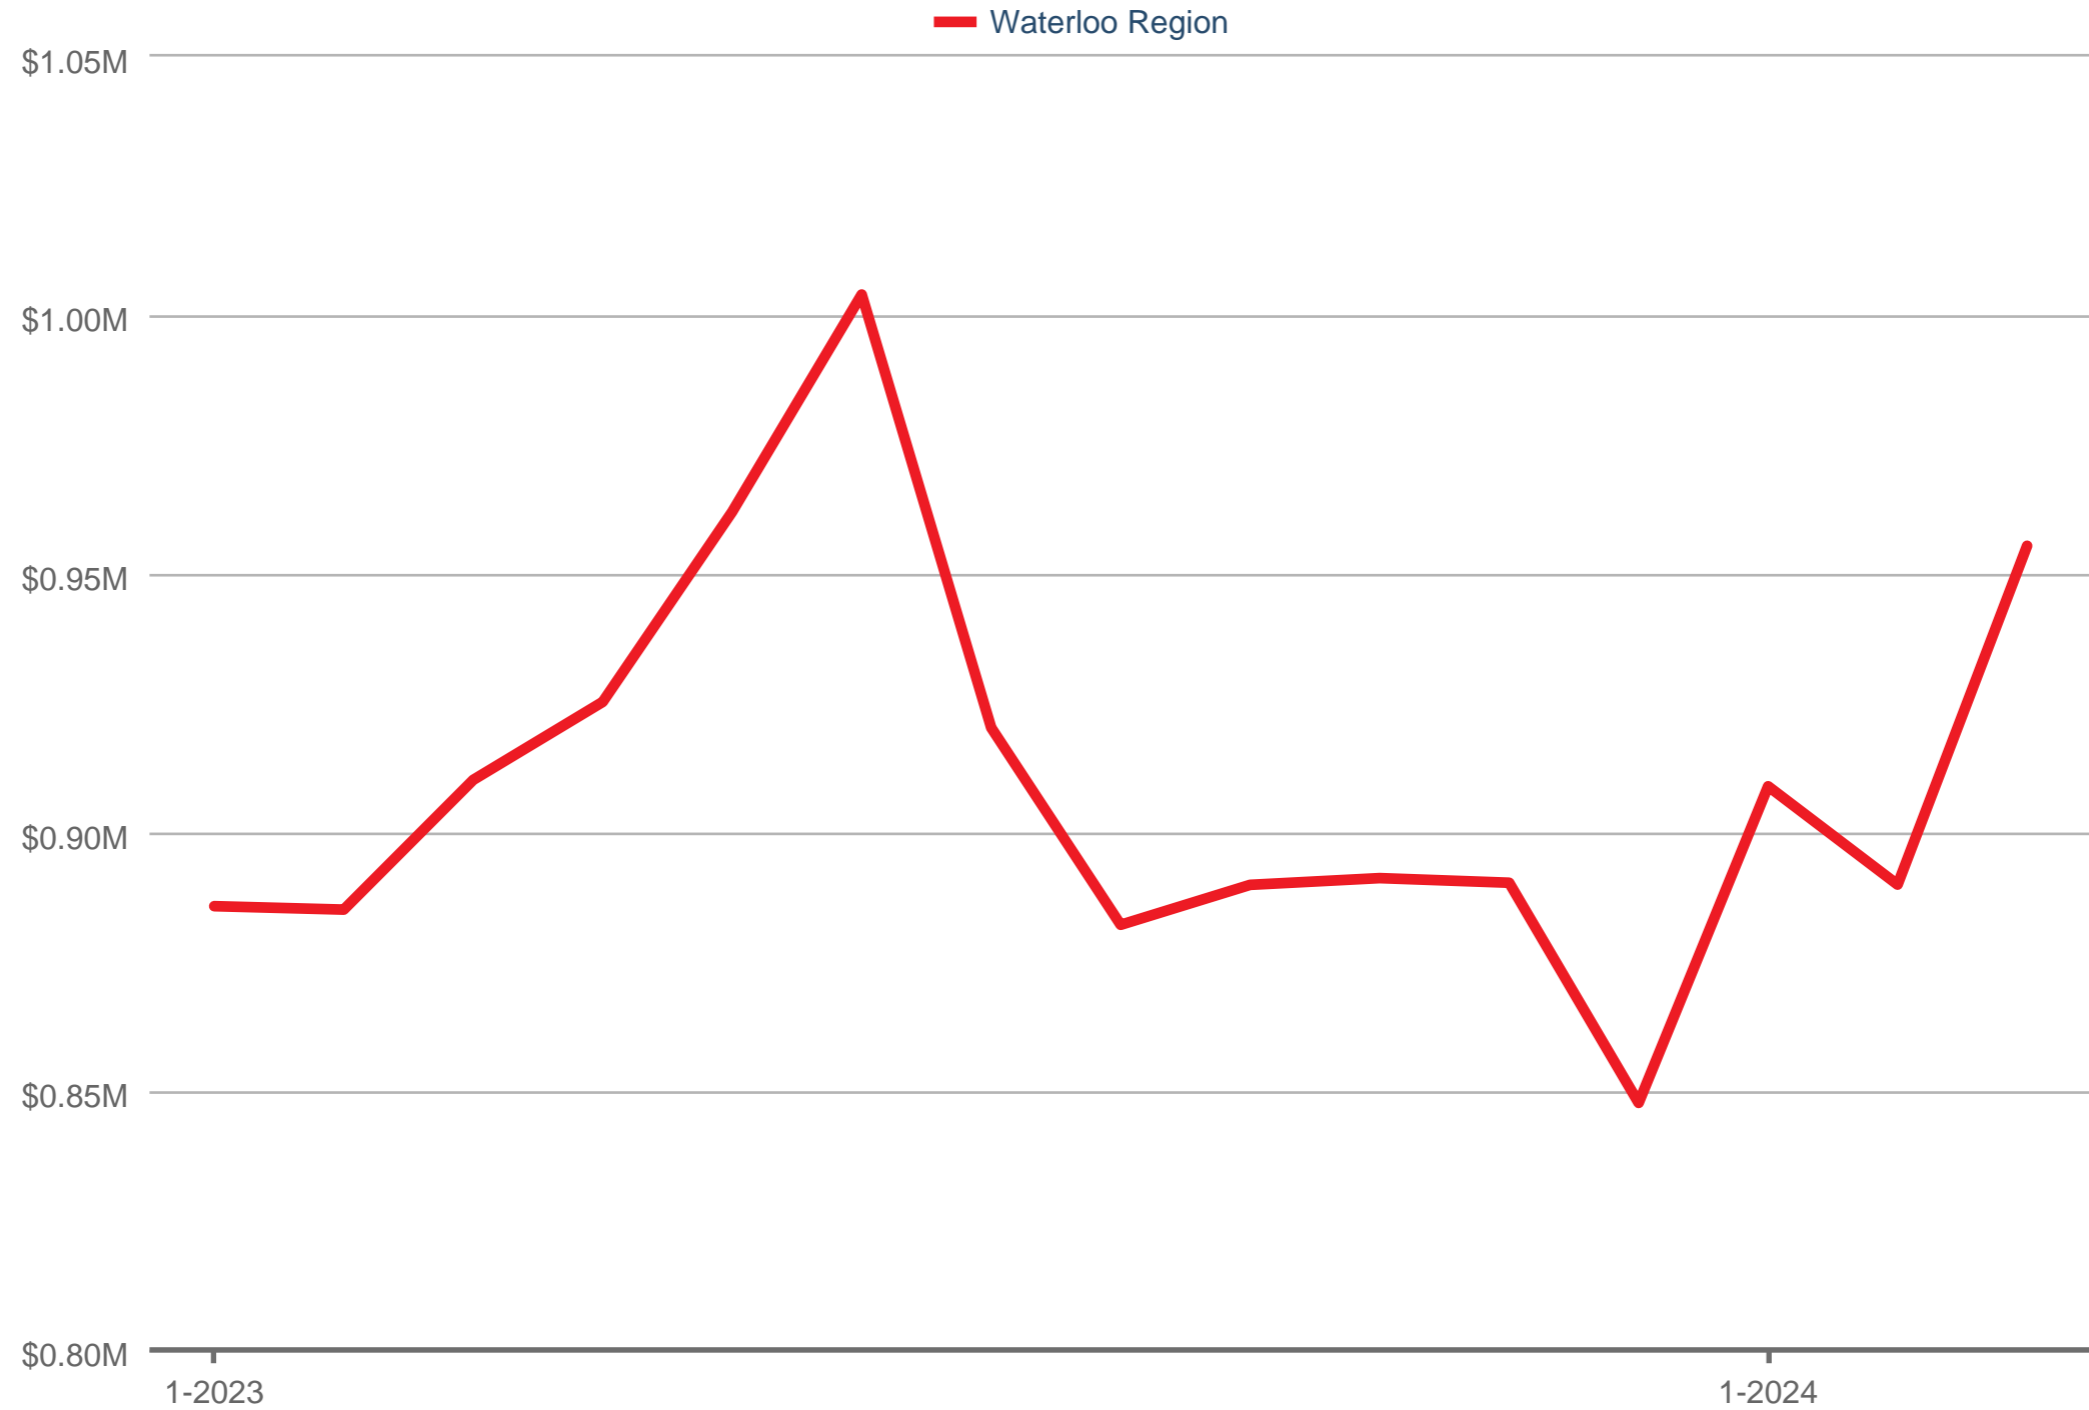

Average Sales Price

Waterloo Region: Single Family

Each data point is one month of activity. Data is from April 27, 2024.